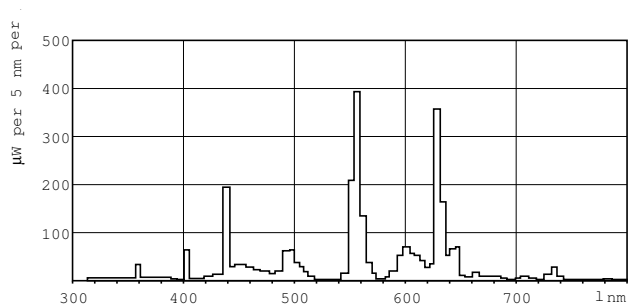

Numerator - Quantity Per Pack	1
Numerator - Packs per outer box	25
Material Nr. (12NC)	927920084023
Net Weight (Piece)	71.000 g
ILCOS Code	FD-18/40/1B-E-G13

Dimensional drawing

Product	D (max)	A (max)	B (max)	B (min)	C (max)
MASTER TL-D Super 80 18W/840 1SL/25	28 mm	589.8 mm	596.9 mm	594.5 mm	604 mm

TL-D 18W/840

Photometric data

LDPB_TL-D8_840_0001-Spectral power distribution B/W

LDPO_TL-D8_840_0001-Spectral power distribution Colour

MASTER TL-D Super 80

Lifetime

LDLE_TL-D8_0001-Life expectancy diagram