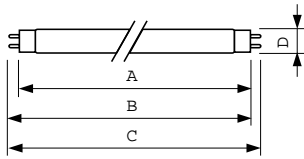

MASTER TL-D Super 80

Energy Consumption kWh/1000 h	22 kWh
Product Data	
Full product code	871150063171840
Order product name	MASTER TL-D Super 80 18W/840 1SL/25
EAN/UPC - Product	8711500631718
Order code	927920084023

Numerator - Quantity Per Pack	1
Numerator - Packs per outer box	25
Material Nr. (12NC)	927920084023
Net Weight (Piece)	71.000 g
ILCOS Code	FD-18/40/1B-E-G13

Dimensional drawing