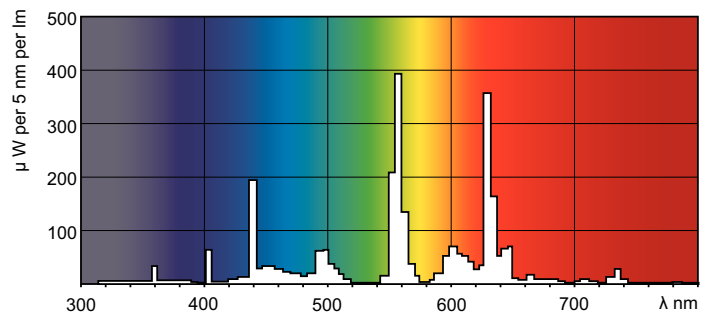

MASTER TL-D Super 80

MASTER TL-D Super 80 18W/840 1SL/25

The MASTER TL-D Super 80 lamp offers more lumens per watt and better color rendering than TL-D standard colors. Furthermore, it has a lower mercury content. The lamp can be operated in existing TL-D luminaires.

Product data

General Information	
Cap-Base	G13 [Medium Bi-Pin Fluorescent]
Life To 10% Failures (Nom)	12000 h
Life to 50% Failures (Nom)	15000 h
Life to 50% Failures Preheat (Nom)	20000 h
LSF 2000 h Rated	99 %
LSF 4000 h Rated	99 %
LSF 6000 h Rated	99 %
LSF 8000 h Rated	99 %
LSF 12000 h Rated	89 %
LSF 16000 h Rated	33 %
LSF 20000 h Rated	2 %
Light Technical	
Color Code	840 [CCT of 4000K]
Luminous Flux (Nom)	1350 lm
Luminous Flux (Rated) (Nom)	1350 lm
Color Designation	Cool White (CW)
Correlated Color Temperature (Nom)	4100 K
Luminous Efficacy (rated) (Nom)	75 lm/W
Color Rendering Index (Nom)	>80

TL-D 18W/840

Photometric data

LDPB_TL-D8_840_0001-Spectral power distribution B/W

LDPO_TL-D8_840_0001-Spectral power distribution Colour

MASTER TL-D Super 80

Lifetime

LDLE_TL-D8_0001-Life expectancy diagram